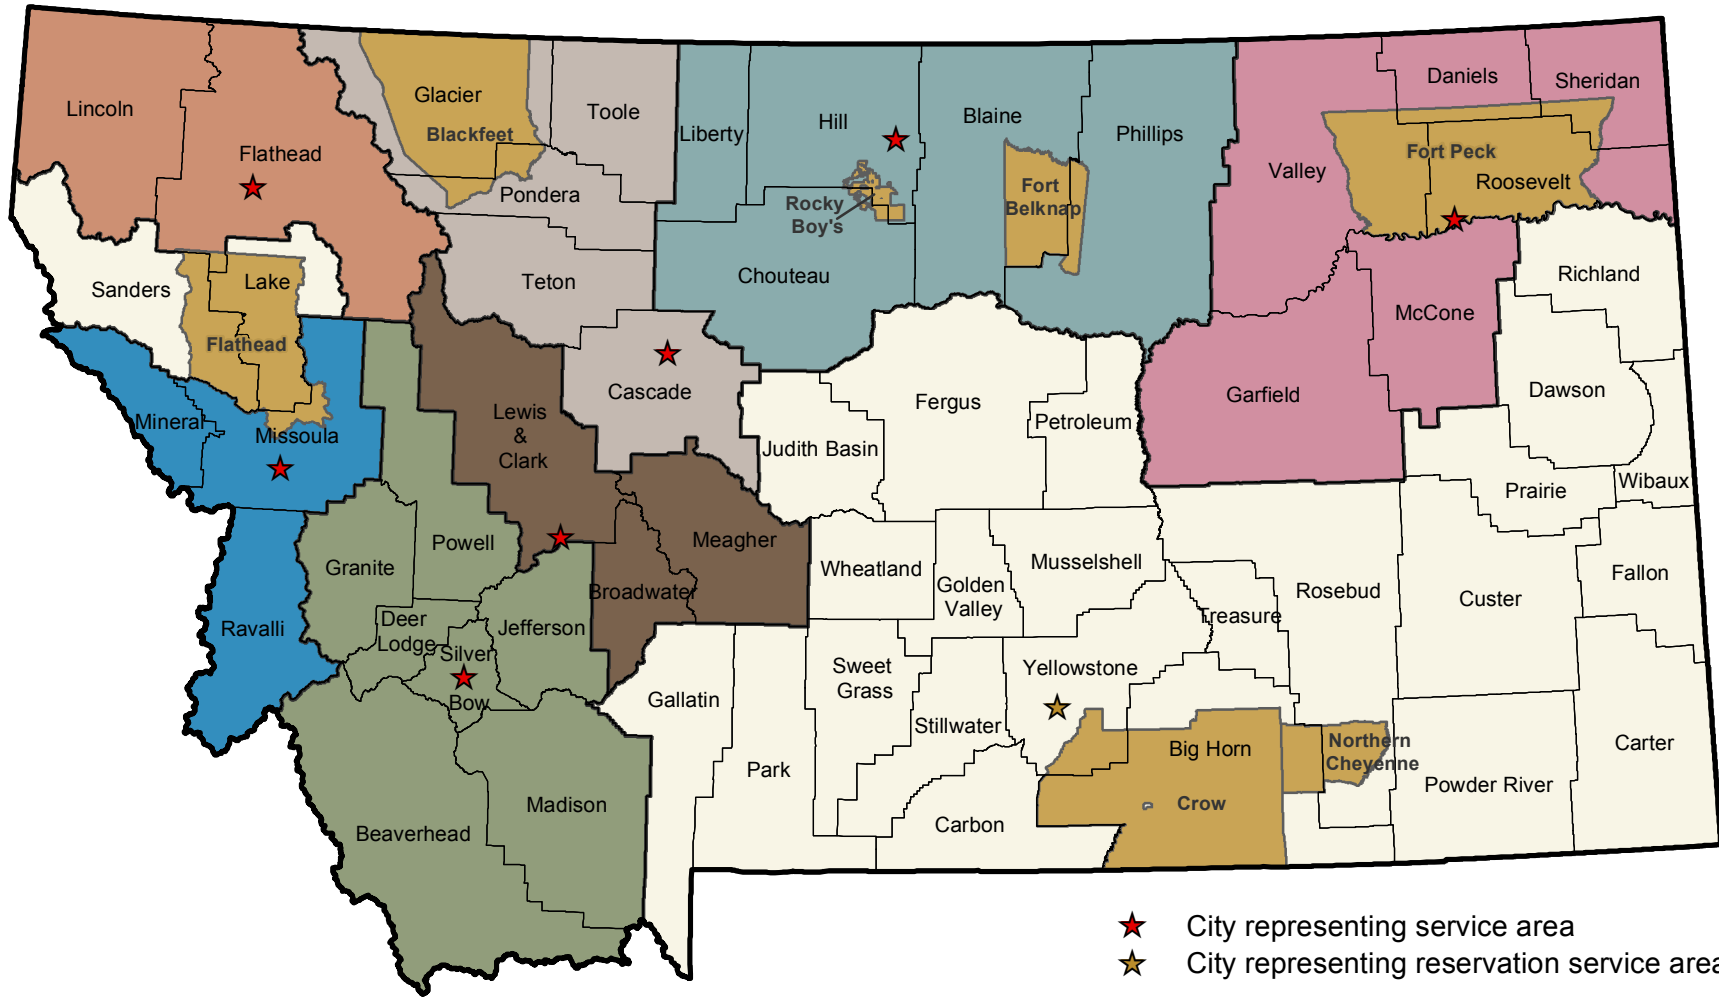

MICROBUSINESS DEVELOPMENT CORPORATIONS

 Bear Paw Development Corporation Havre - (406) 265-9226	 Great Northern Development Corporation Wolf Point - (406) 653-2590	 Montana Business Assistance Connection Helena - (406) 447-1510	 Montana West Economic Development Kalispell - (406) 257-7711	 Businesses in these counties can contact any MicroBusiness Development Corp for details.
 Great Falls Development Authority Great Falls - (406) 771-9020	 Headwaters Resource Conservation and Development Area, Inc. Butte - (406) 782-7333	 Montana Community Development Corporation Missoula - (406) 728-9234	 Native American Development Corporation Billings - (406) 259-3804	